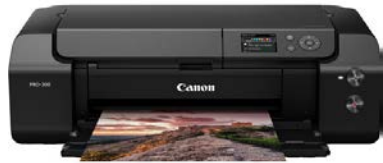

Canon image PROGRAF PRO-300 13" Professional Photographic Inkjet Printer - $899.00

Key Features

- •Max Resolution: 4800 x 1200 dpi
- •Max Print Size: 13 x 19" (Sheet Media)
- •Borderless Printing at up to 13" Wide
- •FINE Print Head (User Replaceable)