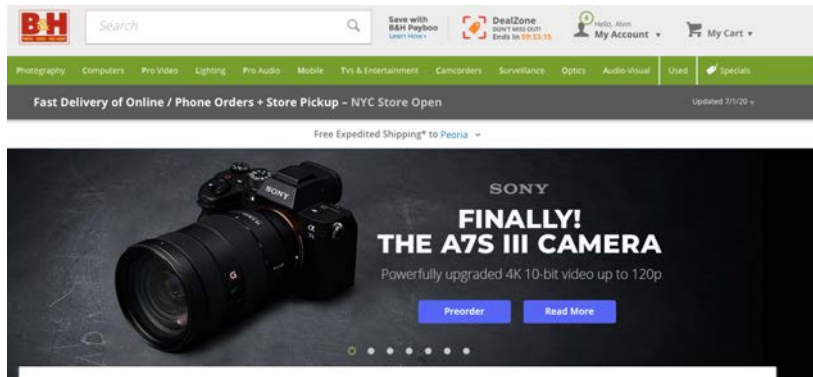

Cost Information

All Prices quoted from B&H web site